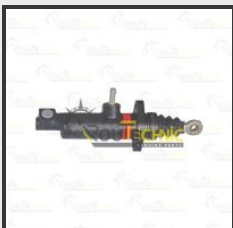

IVECO  
02479001  
02479001  
02479001

FTE  
KG2394.1.12

Clutch Master Cylinder

Repair Kit

500.40.208

O  
E  
M  
N  
O

FTE  
RK23732

Repair Kit

Clutch Master Cylinder

500.40.209

O  
E  
M  
N  
O

IVECO  
08894880

FTE  
KG250002.0.2

Clutch Master Cylinder

Repair Kit

500.40.210