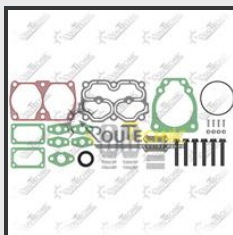

Repair Kit

400.12.12

OEM
M
N
O

Repair Kit