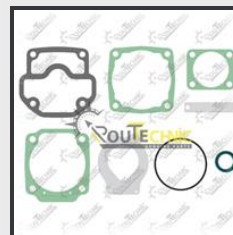

Repair Kit

400.12.92

REPAIR KIT IVECO