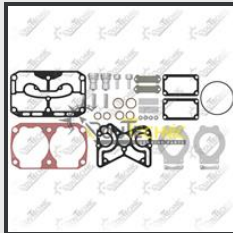

400.10.35

**KNORR**  
K022249N00  
LP4857

**IVECO**  
504308843

Twin Cylinder Compressor

Repair Kit

400.12.35

Repair Kit

Cylinder Head