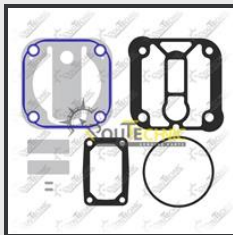

Repair Kit

400.12.11

OEM
M
N
O

Repair Kit