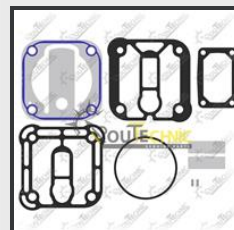

DAF
1409281
1409441

Single Cylinder Compressor

Cylinder Head

400.11.21

KNORR

DAF

Cylinder Head for DAF and CUMMINS

Repair Kit