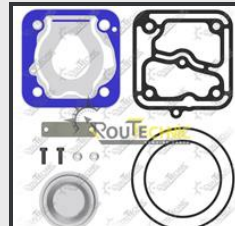

Repair Kit

400.12.25

O
E
M
N
O

REPAIR KIT MERCEDES

Single Cylinder Compressor