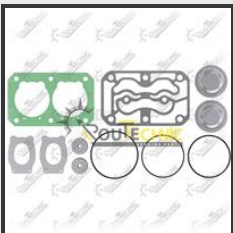

Repair Kit

400.12.139

O
E
M
N
O

Repair Kit