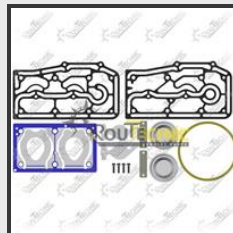

WABCO

912 518 920 2

DAF

1679247

Cylinder Head

Repair Kit

400.12.42

O
E
M
N
O