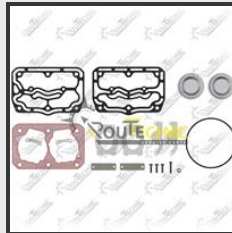

Repair Kit

400.12.39

OEM
N
O

DAF
1743718
1331138
1743719

Repair Kit

Twin Cylinder Compressor