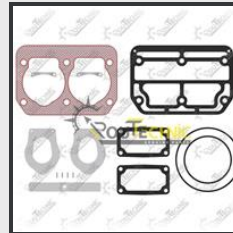

Repair Kit

400.12.137

O
E
M
N
O

REPAIR KIT DAF

Twin Cylinder Compressor