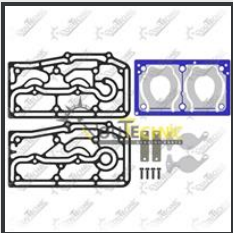

Repair Kit

400.12.145

Repair Kit