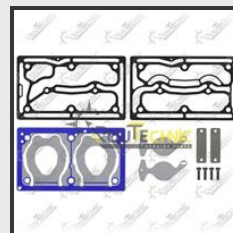

Cylinder Head

400.11.143

O
E
M
N
O

Cylinder Head DAF

Repair Kit

400.12.143

O
E
M
N
O

REPAIR KIT DAF