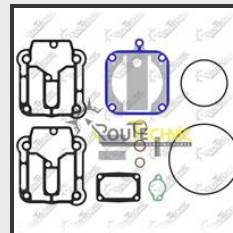

Cylinder Head

400.11.131

KNORR
K149863K50

Cylinder Head RENAULT

Repair Kit

400.12.131

REPAIR KIT VOLVO

Twin Cylinder Compressor