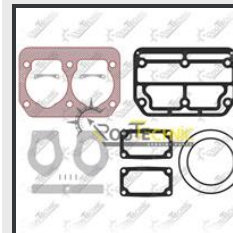

Repair Kit

400.12.138

REPAIR KIT VOLVO

Twin Cylinder Compressor