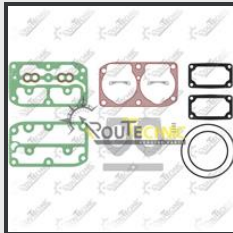

Repair Kit

400.12.33

O
E
M
N
O

Repair Kit