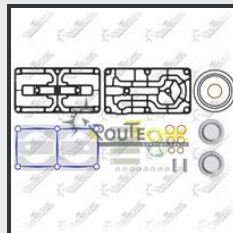

Ø86 mm-720 CC-Stroke 62 mm SCANIA EURO 6 - DP ENGINE

Cylinder Head

400.11.123

O
E
M
N
O

Cylinder Head for SCANIA

Repair Kit

400.12.123

O
E
M
N
O